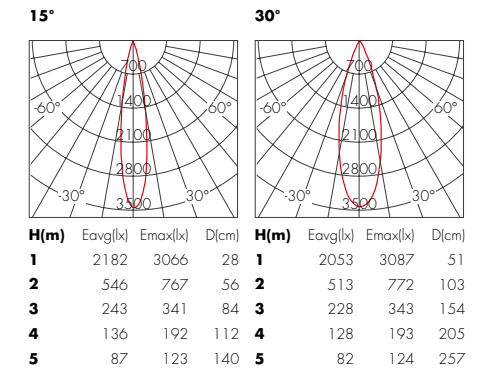

General Information

| | TSL060B track | TSL070B track | TSL080B track | SAL060B surface |
|---------------------------|-------------------------|-------------------------|-------------------------|---------------------------|
| Optics | 15°~45° Zoomable | 15°~30° Zoomable | 15°~30° Zoomable | 15°~45° Zoomable |
| System Power (Watt) | 9W | 20W | 30W | 9W |
| System Luminous flux (lm) | 530lm | 1100lm | 1550lm | 530lm |
| Driver parameters | 36V/210mA | 36V/480mA | 36V/700mA | 36V/210mA |
| Individual dimmable | ● | ● | ● | ● |

Dimensions (mm)

PHOTOMETRIC

TSL060B 9W

TSL070B 20W

TSL080B 30W

SAL060B 9W

Accessories

Honey comb louvre Linear Spread