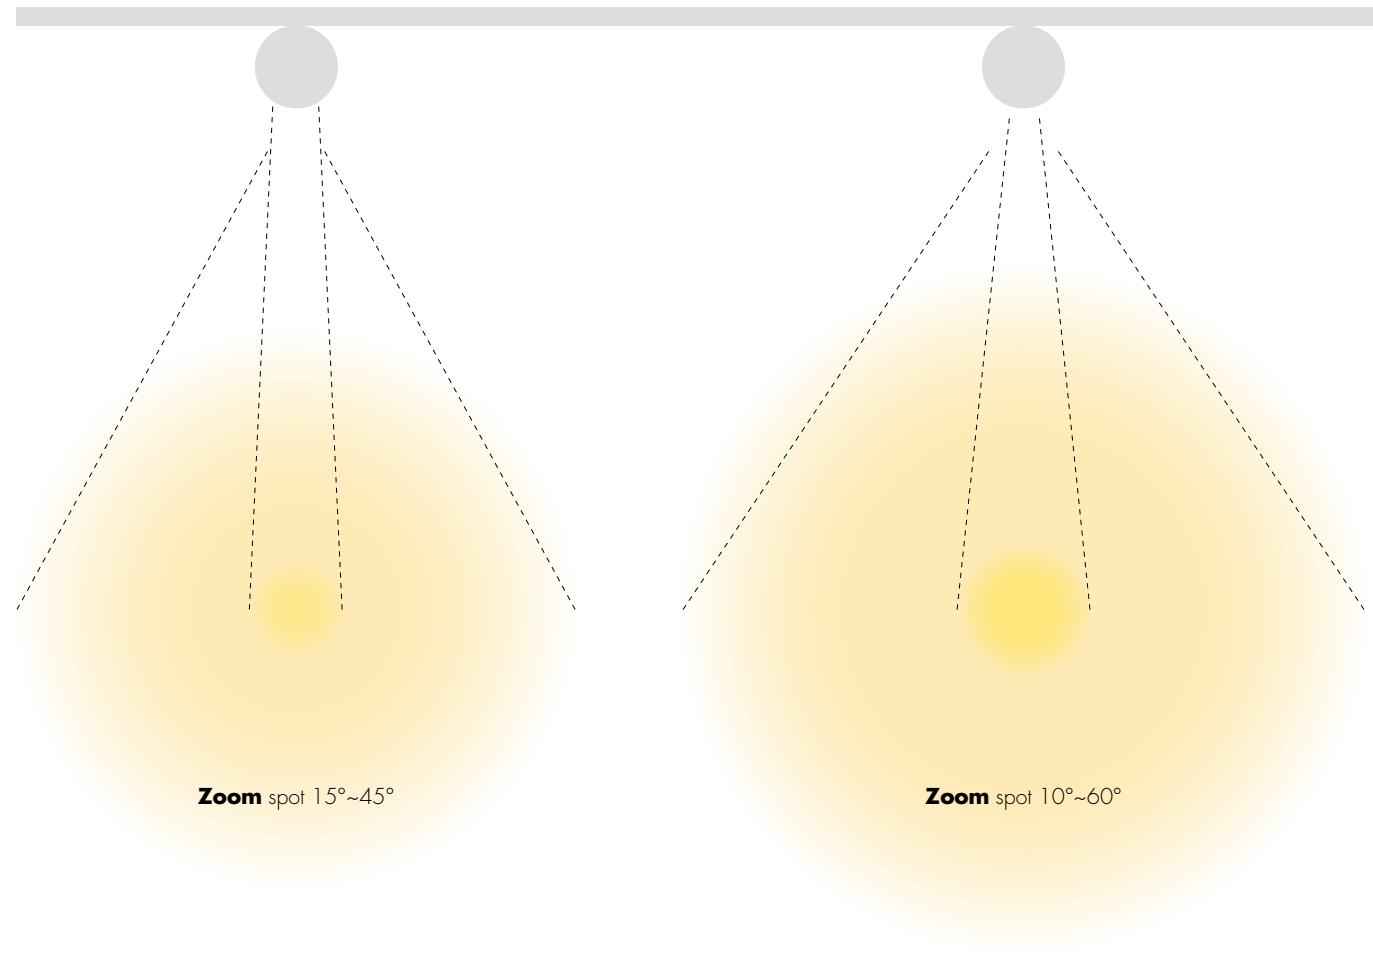

LATOUR ZOOM

The light beam diameter can be infinitely adjusted from spot (10°) to wide flood (60°) by changeable beam angle and stretchable structure. Zoom spotlight is especially suitable for the area lighting of Art Gallery.

PAGE. 09