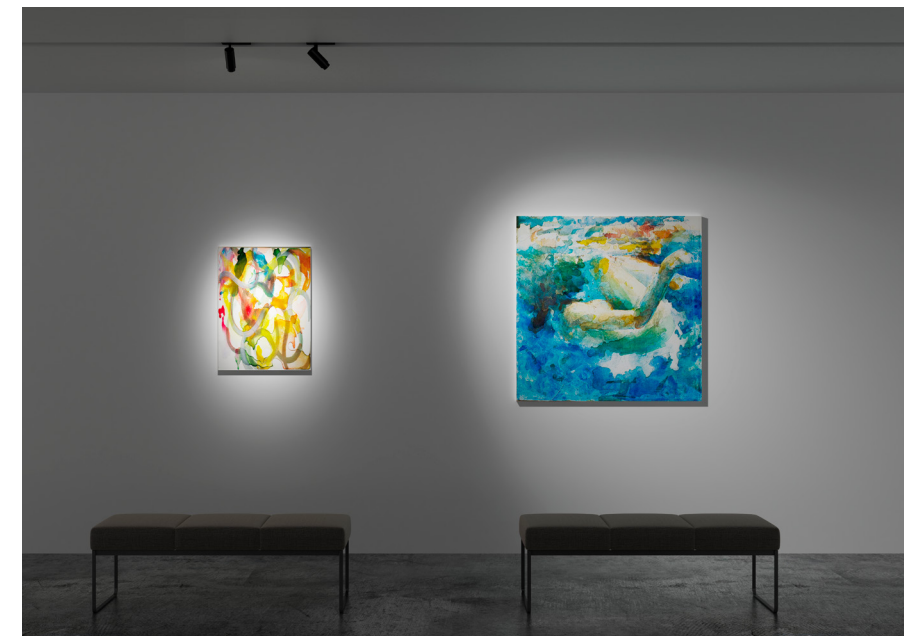

LATOUR ZOOM PRO

Zoomable, accentuating varied sizes of objects with adjustable beam angle. Less than 25% attenuation of center light intensity from 15° to 45°. Provide flexible and precise lighting for museums and galleries. It is designed for artwork, its versatility can fully meet the varieties of museum lighting demands.

PAGE. 07

LATOUR ZOOM

The light beam diameter can be infinitely adjusted from spot (10°) to wide flood (60°) by changeable beam angle and stretchable structure. Zoom spotlight is especially suitable for the area lighting of Art Gallery.

Honey Comb Louvre

Reduce glaring at a desirable level.

Linear Spread

Provide stretching light shape for rectangular object.

Easy Dim

0-100% dimming by an individual dimming switch. From bright to dark, easy to reach its effect, and lower lighting commissioning cost.