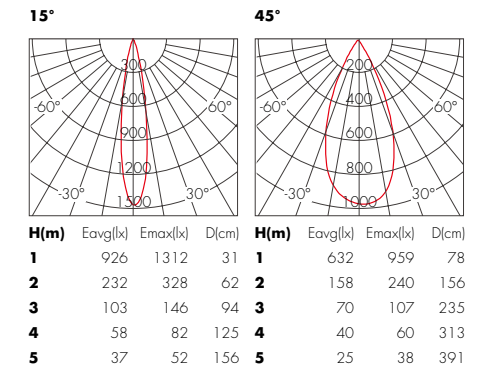

General Information

| | TSL060B track | TSL070B track | TSL080B track | SAL060B surface |
|---------------------------|-------------------------|-------------------------|-------------------------|---------------------------|
| Optics | 15°~45° Zoomable | 15°~30° Zoomable | 15°~30° Zoomable | 15°~45° Zoomable |
| System Power (Watt) | 9W | 20W | 30W | 9W |
| System Luminous flux (lm) | 530lm | 1100lm | 1550lm | 530lm |
| Driver parameters | 36V/210mA | 36V/480mA | 36V/700mA | 36V/210mA |
| Individual dimmable | ● | ● | ● | ● |

Dimensions (mm)

PHOTOMETRIC

TSL060B 9W

TSL070B 20W

TSL080B 30W

SAL060B 9W

Accessories

Honey comb louvre Linear Spread