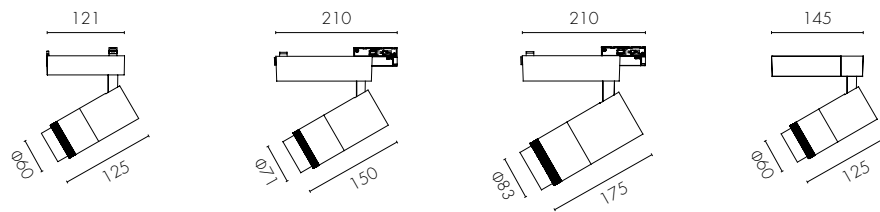

Honey Comb Louvre

Reduce glaring at a desirable level.

Linear Spread

Provide stretching light shape for rectangular object.

Easy Dim

0-100% dimming by an individual dimming switch. From bright to dark, easy to reach its effect, and lower lighting commissioning cost.

General Information

| | TSL060B track | TSL070B track | TSL080B track | SAL060B surface |
|---------------------------|-------------------------|-------------------------|-------------------------|---------------------------|
| Optics | 15°~45° Zoomable | 15°~30° Zoomable | 15°~30° Zoomable | 15°~45° Zoomable |
| System Power (Watt) | 9W | 20W | 30W | 9W |
| System Luminous flux (lm) | 530lm | 1100lm | 1550lm | 530lm |
| Driver parameters | 36V/210mA | 36V/480mA | 36V/700mA | 36V/210mA |
| Individual dimmable | ● | ● | ● | ● |

Dimensions (mm)

PHOTOMETRIC

TSL060B 9W

TSL070B 20W

TSL080B 30W

SAL060B 9W

Accessories

Honey comb louvre Linear Spread