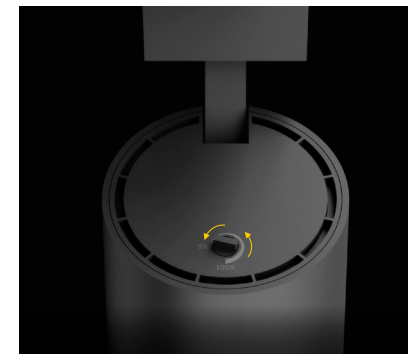

LATOUR ZOOM PRO

Zoomable, accentuating varied sizes of objects with adjustable beam angle. Less than 25% attenuation of center light intensity from 15° to 45°. Provide flexible and precise lighting for museums and galleries. It is designed for artwork, its versatility can fully meet the varieties of museum lighting demands.

PAGE. 07

LATOUR ZOOM

The light beam diameter can be infinitely adjusted from spot (10°) to wide flood (60°) by changeable beam angle and stretchable structure. Zoom spotlight is especially suitable for the area lighting of Art Gallery.

Honey Comb Louvre

Reduce glaring at a desirable level.

Linear Spread

Provide stretching light shape for rectangular object.

Easy Dim

0-100% dimming by an individual dimming switch. From bright to dark, easy to reach its effect, and lower lighting commissioning cost.

General Information

| | TSL060B track | TSL070B track | TSL080B track | SAL060B surface |
|---------------------------|-------------------------|-------------------------|-------------------------|---------------------------|
| Optics | 15°~45° Zoomable | 15°~30° Zoomable | 15°~30° Zoomable | 15°~45° Zoomable |
| System Power (Watt) | 9W | 20W | 30W | 9W |
| System Luminous flux (lm) | 530lm | 1100lm | 1550lm | 530lm |
| Driver parameters | 36V/210mA | 36V/480mA | 36V/700mA | 36V/210mA |
| Individual dimmable | ● | ● | ● | ● |