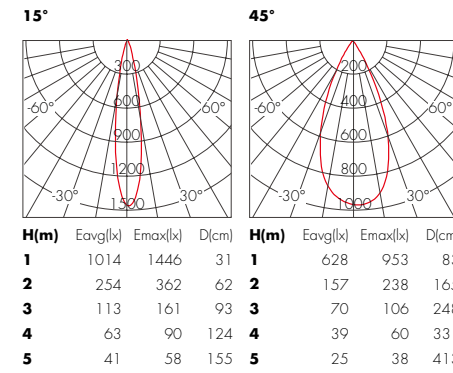

General Information

| | TSL060B track | TSL070B track | TSL080B track | SAL060B surface |
|---------------------------|-------------------------|-------------------------|-------------------------|---------------------------|
| Optics | 15°~45° Zoomable | 15°~30° Zoomable | 15°~30° Zoomable | 15°~45° Zoomable |
| System Power (Watt) | 9W | 20W | 30W | 9W |
| System Luminous flux (lm) | 530lm | 1100lm | 1550lm | 530lm |
| Driver parameters | 36V/210mA | 36V/480mA | 36V/700mA | 36V/210mA |
| Individual dimmable | ● | ● | ● | ● |

Dimensions (mm)

PHOTOMETRIC

TSL060B 9W

TSL070B 20W

TSL080B 30W

SAL060B 9W

Accessories

Honey comb louvre Linear Spread