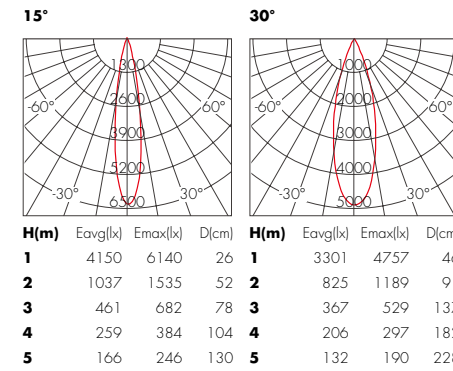

General Information

| | TSL060B track | TSL070B track | TSL080B track | SAL060B surface |
|---------------------------|-------------------------|-------------------------|-------------------------|---------------------------|
| Optics | 15°~45° Zoomable | 15°~30° Zoomable | 15°~30° Zoomable | 15°~45° Zoomable |
| System Power (Watt) | 9W | 20W | 30W | 9W |
| System Luminous flux (lm) | 530lm | 1100lm | 1550lm | 530lm |
| Driver parameters | 36V/210mA | 36V/480mA | 36V/700mA | 36V/210mA |
| Individual dimmable | ● | ● | ● | ● |

Dimensions (mm)

PHOTOMETRIC

TSL060B 9W

TSL070B 20W

TSL080B 30W

SAL060B 9W

Accessories

Honey comb louvre Linear Spread