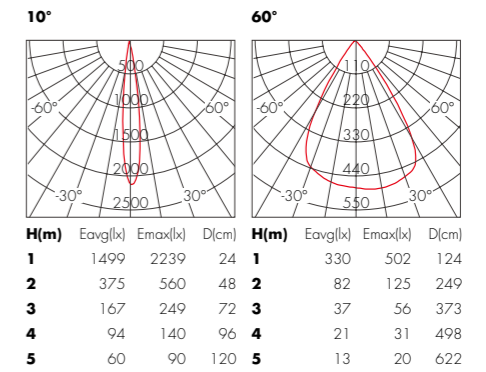

Dimensions (mm)

PHOTOMETRIC

TSLO60T 9W

TSL070T 20W

TSLO80T 30W

SAL060T 9W

Accessories

Honey comb louvre Linear Spread