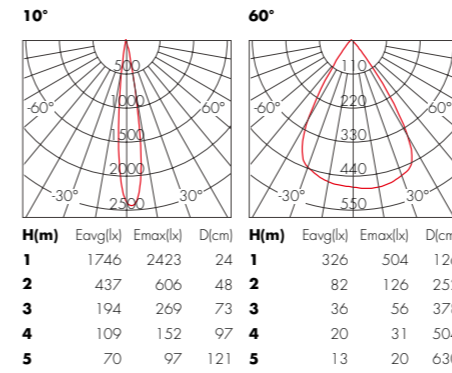

	TSLO60T track	TSL070T track	TSLO80T track	SAL060T surface
Optics	10°~60° Zoomable	10°~60° Zoomable	15°~50° Zoomable	10°~60° Zoomable
System Power (Watt)	9W	20W	30W	9W
System Luminous flux (lm)	550lm	960lm	1650lm	550lm
Driver parameters	36V/210mA	36V/480mA	36V/700mA	36V/210mA
Individual dimmable	●	●	●	●

Technical Details

Light Source	LED COB
Colour temperature	2700K/3000K/4000K
CRI (Ra/R9)	RA>90/R9>50
Colour Consistency	SDCM<3
UGR	<16
IP-rated	IP20
Lifetime	>50,000h
Warranty	3 Years/5 Years
Driver	ON/OFF, Phase, 0-10V, Dali
Options	2-Wire 1-Circuit Track / 3-Wire 1-Circuit Track / 4-Wire 3-Circuit Track / 6-Wire 3-Circuit Dali Track

Dimensions (mm)

PHOTOMETRIC

TSLO60T 9W

TSL070T 20W

TSLO80T 30W

SAL060T 9W

Accessories

Honey comb louvre Linear Spread