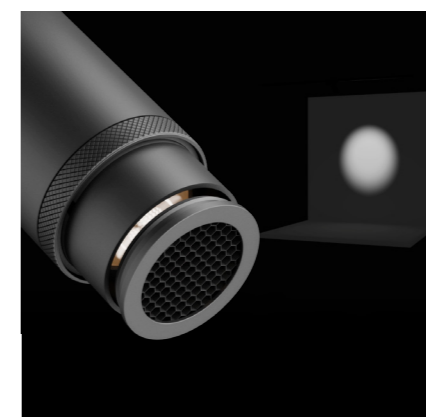

LATOUR ZOOM PRO

Zoomable, accentuating varied sizes of objects with adjustable beam angle.

Less than 25% attenuation of center light intensity from 15° to 45°. Provide flexible and precise lighting for museums and galleries.

It is designed for artwork, its versatility can fully meet the varieties of museum lighting demands.

PAGE. 07

LATOUR ZOOM

The light beam diameter can be infinitely adjusted from spot (10°) to wide flood (60°) by changeable beam angle and stretchable structure.

Zoom spotlight is especially suitable for the area lighting of Art Gallery.

PAGE. 09

Optical Accessories

The zoomable structure allows the optic to be adjusted for your any project requirements, thereby achieving highly professional lighting effects.

The damping lens, reconciles any lighting spot. The Honey Comb Louvre, keeps an excellent control for ultimate glare at a desirable level.

Honey Comb Louvre

Reduce glaring at a desirable level.

Linear Spread