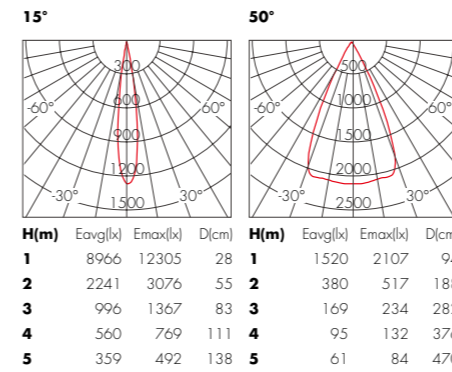

Dimensions (mm)

PHOTOMETRIC

TSLO60T 9W

TSL070T 20W

TSLO80T 30W

SAL060T 9W

Accessories

Honey comb louvre Linear Spread