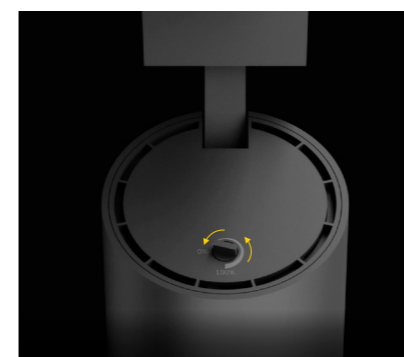

LATOUR ZOOM PRO

Zoomable, accentuating varied sizes of objects with adjustable beam angle.

Less than 25% attenuation of center light intensity from 15° to 45°. Provide flexible and precise lighting for museums and galleries.

It is designed for artwork, its versatility can fully meet the varieties of museum lighting demands.

PAGE. 07

LATOUR ZOOM

The light beam diameter can be infinitely adjusted from spot (10°) to wide flood (60°) by changeable beam angle and stretchable structure.

The damping lens, reconciles any lighting spot. The Honey Comb Louvre, keeps an excellent control for ultimate glare at a desirable level.

Honey Comb Louvre

Reduce glaring at a desirable level.

Linear Spread

Provide stretching light shape for rectangular object.

Easy Dim

0-100% dimming by an individual dimming switch. From bright to dark, easy to reach its effect, and lower lighting commissioning cost.

General Information