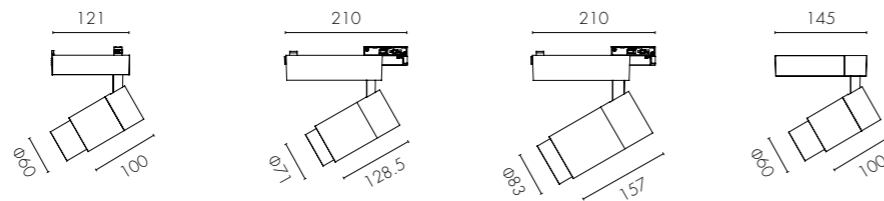

Dimensions (mm)