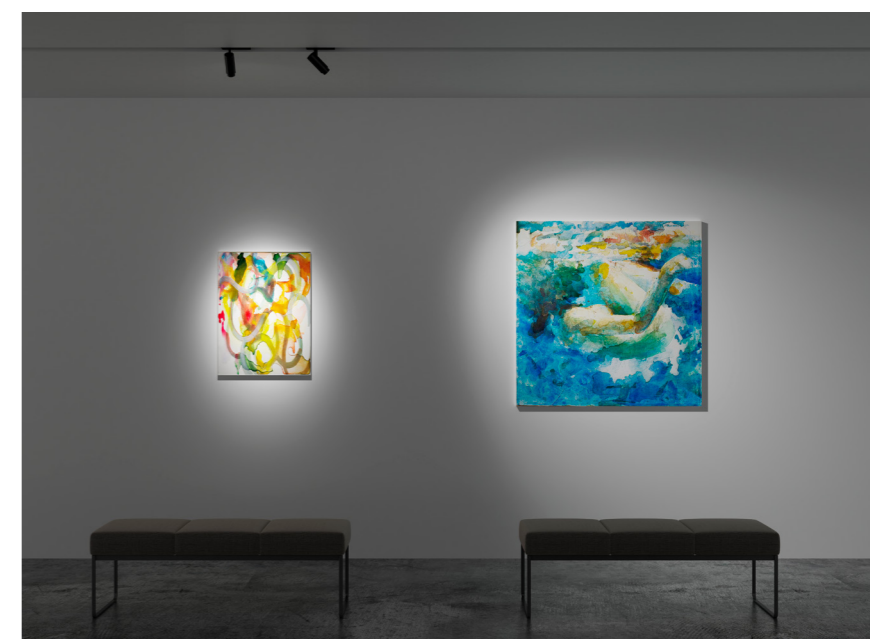

LATOUR ZOOM PRO

Zoomable, accentuating varied sizes of objects with adjustable beam angle.

Less than 25% attenuation of center light intensity from 15° to 45°. Provide flexible and precise lighting for museums and galleries.

It is designed for artwork, its versatility can fully meet the varieties of museum lighting demands.

PAGE. 07

LATOUR ZOOM

The light beam diameter can be infinitely adjusted from spot (10°) to wide flood (60°) by changeable beam angle and stretchable structure.

The damping lens, reconciles any lighting spot. The Honey Comb Louvre, keeps an excellent control for ultimate glare at a desirable level.

Honey Comb Louvre

Reduce glaring at a desirable level.

Linear Spread

Provide stretching light shape for rectangular object.

Easy Dim

0-100% dimming by an individual dimming switch. From bright to dark, easy to reach its effect, and lower lighting commissioning cost.

General Information