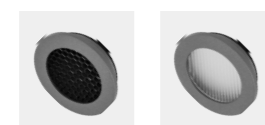

Dimensions (mm)

PHOTOMETRIC

TSLO60T 9W

TSL070T 20W

TSLO80T 30W

SAL060T 9W

Accessories

Honey comb louvre Linear Spread

Finishes

White Black Titanium