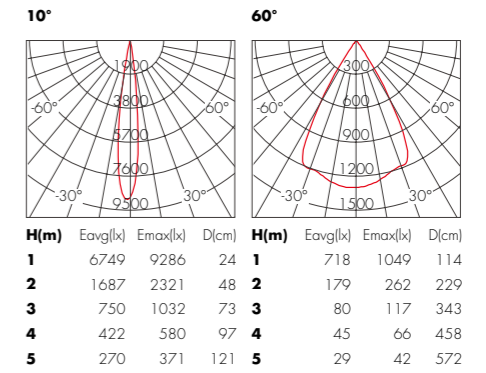

Dimensions (mm)

PHOTOMETRIC

TSLO60T 9W

TSL070T 20W

TSLO80T 30W

SAL060T 9W

Accessories

Honey comb louvre Linear Spread