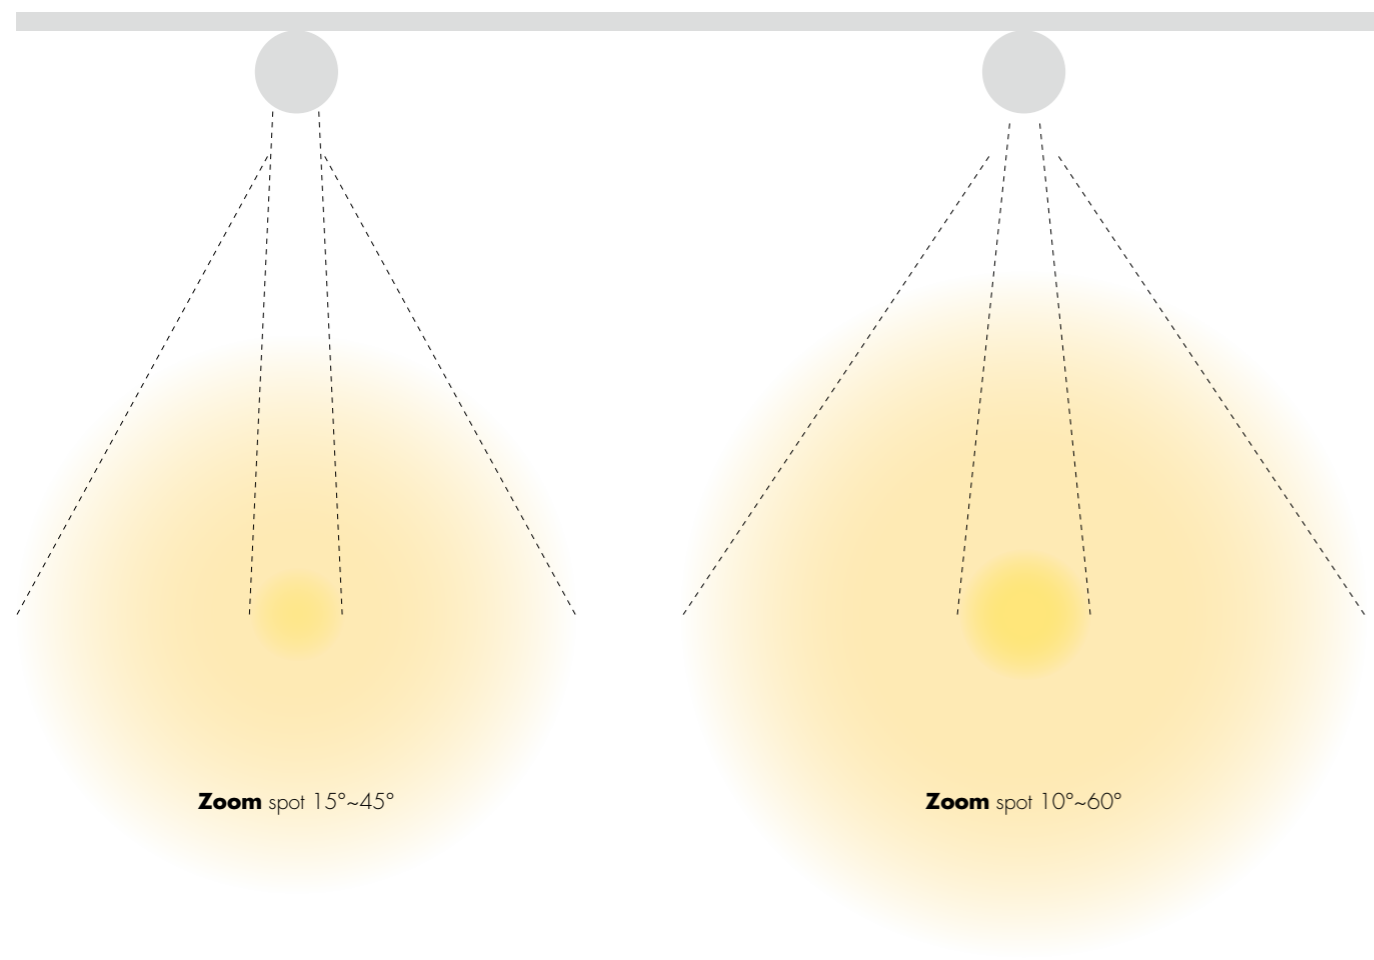

LATOUR ZOOM

The light beam diameter can be infinitely adjusted from spot (10°) to wide flood (60°) by changeable beam angle and stretchable structure.

Zoom spotlight is especially suitable for the area lighting of Art Gallery.

PAGE. 09