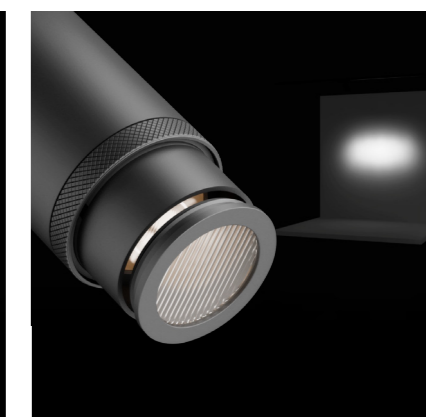

LATOUR ZOOM PRO

Zoomable, accentuating varied sizes of objects with adjustable beam angle.

Less than 25% attenuation of center light intensity from 15° to 45°. Provide flexible and precise lighting for museums and galleries.

It is designed for artwork, its versatility can fully meet the varieties of museum lighting demands.

PAGE. 07

LATOUR ZOOM

The light beam diameter can be infinitely adjusted from spot (10°) to wide flood (60°) by changeable beam angle and stretchable structure.

Zoom spotlight is especially suitable for the area lighting of Art Gallery.

PAGE. 09

Optical Accessories

The zoomable structure allows the optic to be adjusted for your any project requirements, thereby achieving highly professional lighting effects.

The damping lens, reconciles any lighting spot. The Honey Comb Louvre, keeps an excellent control for ultimate glare at a desirable level.

Honey Comb Louvre

Reduce glaring at a desirable level.

Linear Spread