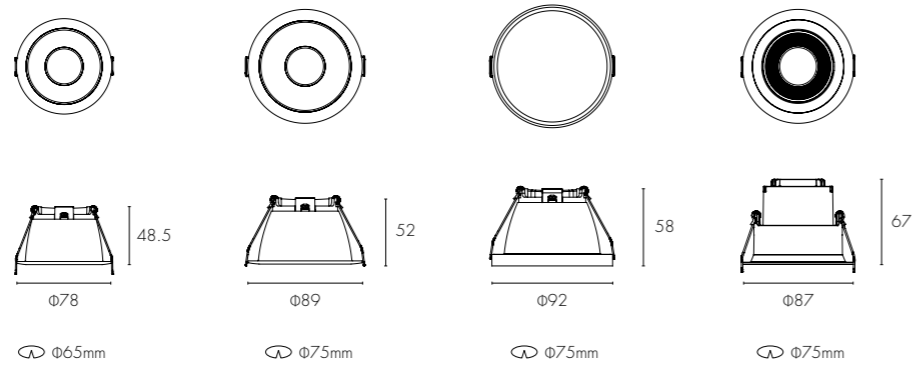

**Decorative**  
Ambient light

**Dark Light**  
Light from invisible form

**Adjustable**  
Directional illumination

**DDO065B**  
recessed

**DDO075B**  
recessed

**DDO075C**  
recessed

**DSO075B**  
recessed

**General Information**

|                           |                  |                  |                   |                       |
|---------------------------|------------------|------------------|-------------------|-----------------------|
| Optics                    | 20°/30°<br>Fixed | 20°/30°<br>Fixed | 30°<br>Decorative | 20°/30°<br>Adjustable |
| System Power (Watt)       | <b>4W</b>        | <b>6W</b>        | <b>6W</b>         | <b>6W</b>             |
| System Luminous flux (lm) | 320lm            | 480lm            | 480lm             | 450lm                 |
| Driver parameters         | 36V/100mA        | 36V/150mA        | 36V/150mA         | 36V/150mA             |
| Cut out (mm)              | ∅65              | ∅75              | ∅75               | ∅75                   |

**Dimensions (mm)**

**DDO065B 4W**

| H(m) | Eavg(lx) | Emax(lx) | D(cm) |
|------|----------|----------|-------|
| 1    | 777      | 1161     | 48    |
| 2    | 194      | 290      | 95    |
| 3    | 86       | 129      | 143   |
| 4    | 49       | 73       | 190   |
| 5    | 31       | 46       | 238   |

**DDO075C 6W**

| H(m) | Eavg(lx) | Emax(lx) | D(cm) |
|------|----------|----------|-------|
| 1    | 611      | 926      | 58    |
| 2    | 153      | 232      | 116   |
| 3    | 68       | 103      | 174   |
| 4    | 38       | 58       | 232   |
| 5    | 24       | 37       | 291   |